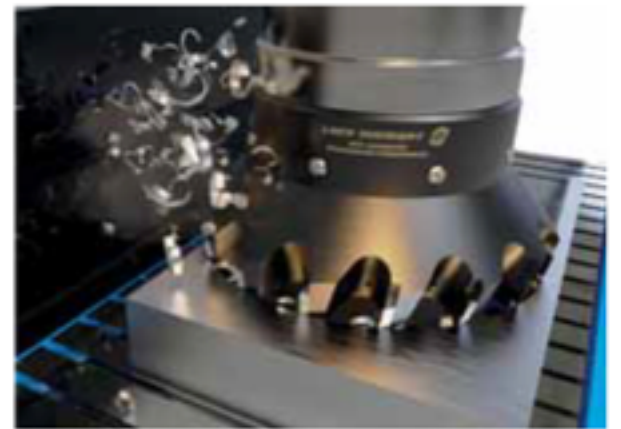

## 3-2-1 – launch!

New website with extensive content

LACH DIAMANT, the diamond and CBN tool manufacturer, has launched its new web presence in modern design. Visitors to the website can now benefit from an extensive content focusing on LACH DIAMANT solutions for a wide range of applications, all of this with colour and moving images. More than 2.505 new pictures and 138 videos show the high-precision diamond and CBN tools in use. You will find unique historical images and insights into the family company's 100-year-history and operation at <https://www.lach-diamant.de>

### Intuitive with great added value

"During the planning phase of the new company website it was important to us that our high demands on our high quality standards in the production of precise diamond and CBN tools are also reflected in the presentation of our website. We also wanted to take the users on a journey, starting from the idea and leading to the tool manufacturing. We have been able to clearly emphasise our strength. On the one hand, we can provide standard tools directly from stock and, on the other hand, we are working on high-precision conceptual designs for special tools in numerous sectors. This is our daily business. It embodies our passion, which we are living day to day together with our customers, with a know-how that has continuously grown over 99 years. In our view, the website shows exactly this. See for yourself." says CEO Robert Lach with some pride.